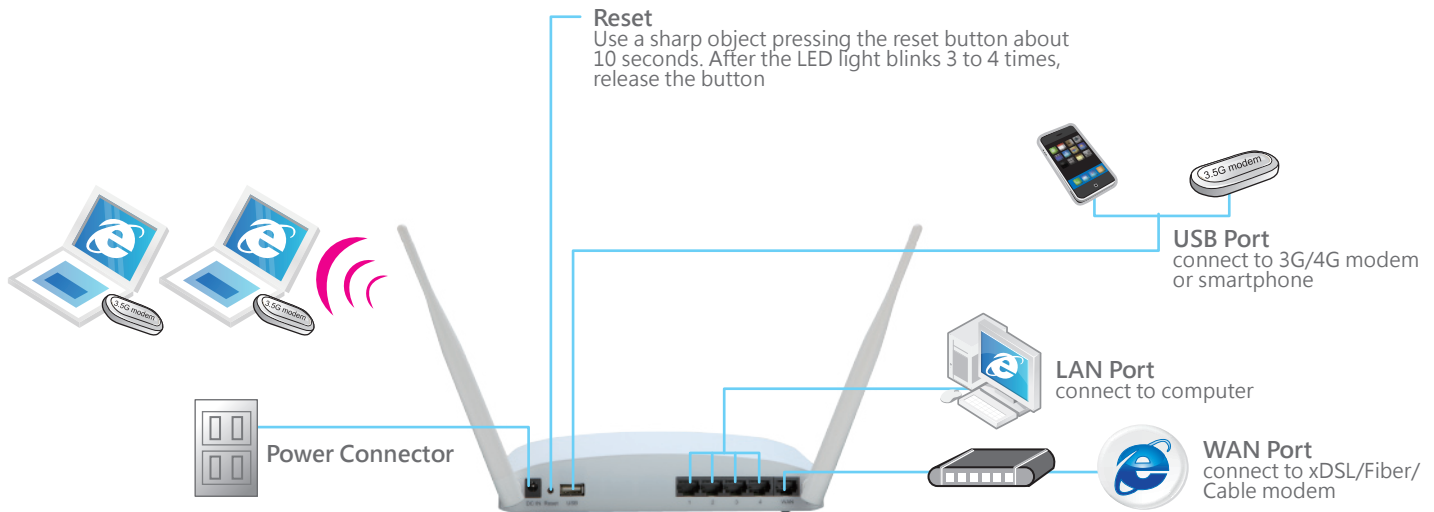

► **Router, AP, WiFi AP 3in 1**

WiFi King can work as Router, AP, and WiFi AP. In Router mode, connect WiFi King to xDSL/Cable/Fiber modem; you can share Internet connections with your friends and family, and therefore multiple devices can access to Internet at the same time. You can also use it to share Public WiFi or so called Hotspot in Router mode. In AP mode, you can convert wired Internet into wireless easily. When you stay in a hotel, you can plug the hotel Internet cable to WiFi King. In this way, your smartphone, iPad, or laptops can access to Internet simultaneously. In WiFi AP mode, you can bridge and extend wireless signal from your existing router to enhance weak wireless signal and reduce dead spot of wireless Internet. WiFi King can work as a wireless bridge to extend the wireless coverage. Just with one click or press WPS button, no need to pull the cable or set up WDS configuration.

**Router**

This mode is used for multiple devices sharing Internet connections. In this mode, the device is supposed to connect to ADSL/Fiber/Cable Modem, or Public WiFi.

**AP**

This mode is used to turn wired Internet (DHCP Server/Router) to wireless such as in hotel.

**WiFi AP**

This mode is used for extending wireless coverage.

► **Diagram of Functions**

**Power Indicator**

When the green light is on, power is being applied to this product.

**Status Indicator**

When the green light is on, system is ready to work. When the light is blinking means reset or firmware update is in progress.

LAN Indicator

WAN Indicator

**Wireless/WPS Indicator**

When the green light is on, wireless is connected. When the light starts to flash and turns to reddish orange means WPS function is in progress.

**WPS Button -**  
Complete wireless connection easily.