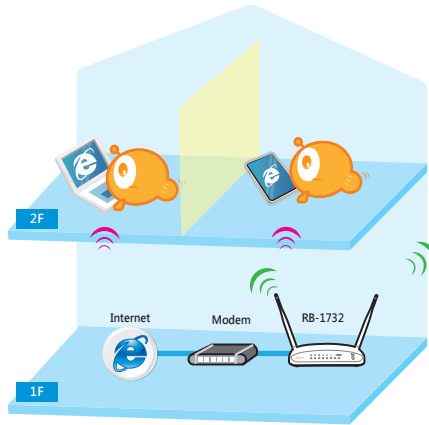

WiFi King combines a router of two High Power PA built-in and carries two 5dBi high gain antennas which enhance wireless transmission strength and reception sensitivity at the same time, also it increases the transmit power up to 1000mW, which boosts wireless signal 10 Times stronger. High power is used to strengthen wireless signal and reduce interference while the high gain works for enlarging transmission range. With both high power and high gain features, WiFi King is the perfect solution of creating wireless environment for big houses and backyards, or across the floors.

It is convenient to apply ADSL for Internet connection, but paying great expense monthly is a heavy economic pressure. If your neighbor applies an ADSL modem, just connecting it with RB-1732, he or she can create a large wireless environment of coverage over 7,000 Sq ft., which means you can then surf the internet wirelessly by installing a high power wireless adapter to your computer. Other than sharing Internet, you can also share the Internet expense.

► **Router, AP, WiFi AP 3in 1**

WiFi King can work as Router, AP, and WiFi AP. In Router mode, connect WiFi King to xDSL/Cable/Fiber modem; you can share Internet connections with your friends and family, and therefore multiple devices can access to Internet at the same time. You can also use it to share Public WiFi or so called Hotspot in Router mode. In AP mode, you can convert wired Internet into wireless easily. When you stay in a hotel, you can plug the hotel Internet cable to WiFi King. In this way, your smartphone, iPad, or laptops can access to Internet simultaneously. In WiFi AP mode, you can bridge and extend wireless signal from your existing router to enhance weak wireless signal and reduce dead spot of wireless Internet. WiFi King can work as a wireless bridge to extend the wireless coverage. Just with one click or press WPS button, no need to pull the cable or set up WDS configuration.