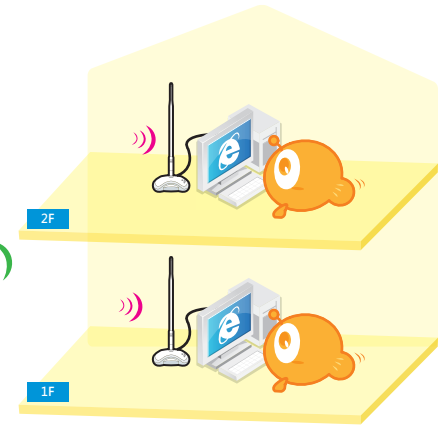

WiFi King combines a router of two High Power PA built-in and carries two 5dBi high gain antennas which enhance wireless transmission strength and reception sensitivity at the same time, also it increases the transmit power up to 1000mW, which boosts wireless signal 10 Times stronger. High power is used to strengthen wireless signal and reduce interference while the high gain works for enlarging transmission range. With both high power and high gain features, WiFi King is the perfect solution of creating wireless environment for big houses and backyards, or across the floors.

Recommended to use with High Power wireless adapter (AU-4622) to achieve the whole environment in large space.

► **Cases of Using WiFi King**

**Share Internet with Neighbor (Router Mode - ADSL / Fiber / Cable)**

It is convenient to apply ADSL for Internet connection, but paying great expense monthly is a heavy economic pressure. If your neighbor applies an ADSL modem, just connecting it with RB-1732, he or she can create a large wireless environment of coverage over 7,000 Sq ft., which means you can then surf the internet wirelessly by installing a high power wireless adapter to your computer. Other than sharing Internet, you can also share the Internet expense.