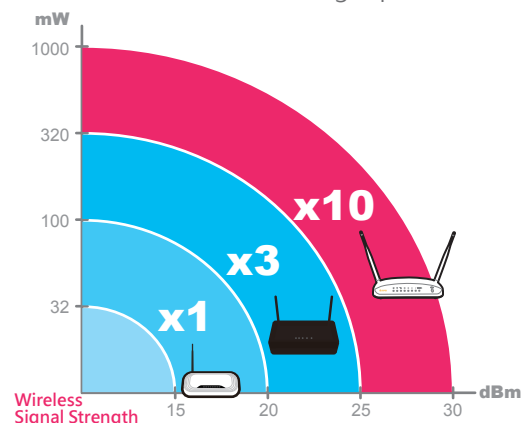

WiFi King combines a router of two High Power PA built-in and carries two 5dBi high gain antennas which enhance wireless transmission strength and reception sensitivity at the same time, also it increases the transmit power up to 1000mW, which boosts wireless signal 10 Times stronger. High power is used to strengthen wireless signal and reduce interference while the high gain works for enlarging transmission range. With both high power and high gain features, WiFi King is the perfect solution of creating wireless environment for big houses and backyards, or across the floors.

Recommended to use with High Power wireless adapter (AU-4622) to achieve the whole environment in large space.