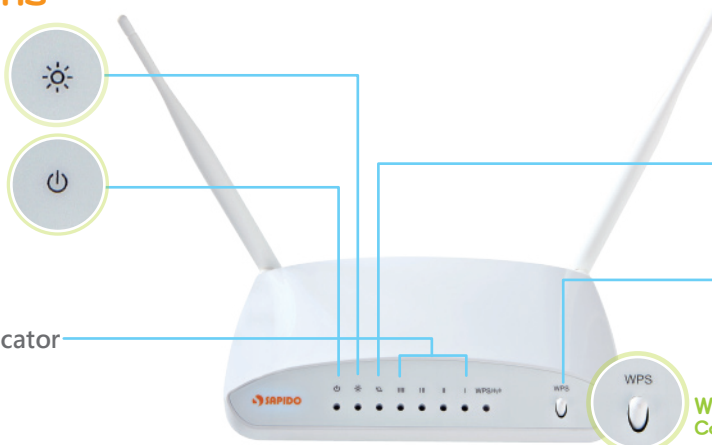

► **Router, AP, WiFi AP 3in 1**

WiFi King can work as Router, AP, and WiFi AP. In Router mode, connect WiFi King to xDSL/Cable/Fiber modem; you can share Internet connections with your friends and family, and therefore multiple devices can access to Internet at the same time. You can also use it to share Public WiFi or so called Hotspot in Router mode. In AP mode, you can convert wired Internet into wireless easily. When you stay in a hotel, you can plug the hotel Internet cable to WiFi King. In this way, your smartphone, iPad, or laptops can access to Internet simultaneously. In WiFi AP mode, you can bridge and extend wireless signal from your existing router to enhance weak wireless signal and reduce dead spot of wireless Internet. WiFi King can work as a wireless bridge to extend the wireless coverage. Just with one click or press WPS button, no need to pull the cable or set up WDS configuration.

**Router**

This mode is used for multiple devices sharing Internet connections. In this mode, the device is supposed to connect to ADSL/Fiber/Cable Modem, or Public WiFi.

**AP**

This mode is used to turn wired Internet (DHCP Server/Router) to wireless such as in hotel.

**WiFi AP**

This mode is used for extending wireless coverage.

► **Diagram of Functions**

**Power Indicator**

When the green light is on, power is being applied to this product.

**Status Indicator**

When the green light is on, system is ready to work. When the light is blinking means reset or firmware update is in progress.

LAN Indicator

WAN Indicator

**Wireless/WPS Indicator**

When the green light is on, wireless is connected. When the light starts to flash and turns to reddish orange means WPS function is in progress.

**WPS Button -**  
Complete wireless connection easily.