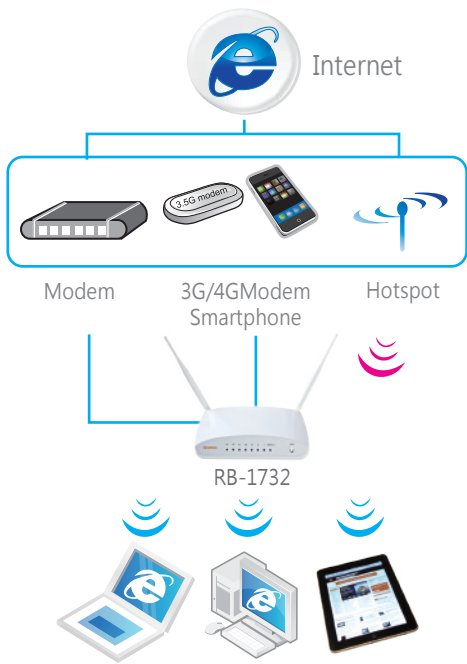

► **Router, AP, WiFi AP 3in 1**

WiFi King can work as Router, AP, and WiFi AP. In Router mode, connect WiFi King to xDSL/Cable/Fiber modem; you can share Internet connections with your friends and family, and therefore multiple devices can access to Internet at the same time. You can also use it to share Public WiFi or so called Hotspot in Router mode. In AP mode, you can convert wired Internet into wireless easily. When you stay in a hotel, you can plug the hotel Internet cable to WiFi King. In this way, your smartphone, iPad, or laptops can access to Internet simultaneously. In WiFi AP mode, you can bridge and extend wireless signal from your existing router to enhance weak wireless signal and reduce dead spot of wireless Internet. WiFi King can work as a wireless bridge to extend the wireless coverage. Just with one click or press WPS button, no need to pull the cable or set up WDS configuration.

**Router**

This mode is used for multiple devices sharing Internet connections. In this mode, the device is supposed to connect to ADSL/Fiber/Cable Modem, or Public WiFi.

**AP**

This mode is used to turn wired Internet (DHCP Server/Router) to wireless such as in hotel.

**WiFi AP**

This mode is used for extending wireless coverage.

► **Diagram of Functions**

**Power Indicator**

When the green light is on, power is being applied to this product.

**Status Indicator**

When the green light is on, system is ready to work. When the light is blinking means reset or firmware update is in progress.

LAN Indicator

WAN Indicator

**Wireless/WPS Indicator**

When the green light is on, wireless is connected. When the light starts to flash and turns to reddish orange means WPS function is in progress.

**WPS Button -**  
Complete wireless connection easily.