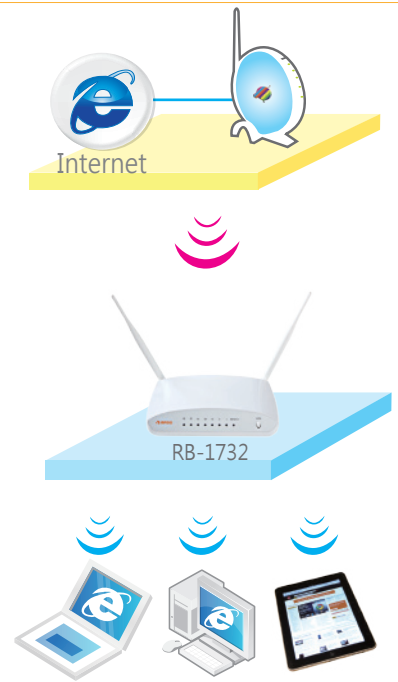

► **Router, AP, WiFi AP 3in 1**

WiFi King can work as Router, AP, and WiFi AP. In Router mode, connect WiFi King to xDSL/Cable/Fiber modem; you can share Internet connections with your friends and family, and therefore multiple devices can access to Internet at the same time. You can also use it to share Public WiFi or so called Hotspot in Router mode. In AP mode, you can convert wired Internet into wireless easily. When you stay in a hotel, you can plug the hotel Internet cable to WiFi King. In this way, your smartphone, iPad, or laptops can access to Internet simultaneously. In WiFi AP mode, you can bridge and extend wireless signal from your existing router to enhance weak wireless signal and reduce dead spot of wireless Internet. WiFi King can work as a wireless bridge to extend the wireless coverage. Just with one click or press WPS button, no need to pull the cable or set up WDS configuration.

**Router**

This mode is used for multiple devices sharing Internet connections. In this mode, the device is supposed to connect to ADSL/Fiber/Cable Modem, or Public WiFi.

**AP**

This mode is used to turn wired Internet (DHCP Server/Router) to wireless such as in hotel.

**WiFi AP**

This mode is used for extending wireless coverage.

► **Diagram of Functions**

**Power Indicator**

When the green light is on, power is being applied to this product.

**Status Indicator**

When the green light is on, system is ready to work. When the light is blinking means reset or firmware update is in progress.

LAN Indicator

WAN Indicator

**Wireless/WPS Indicator**

When the green light is on, wireless is connected. When the light starts to flash and turns to reddish orange means WPS function is in progress.

**WPS Button -**  
Complete wireless connection easily.