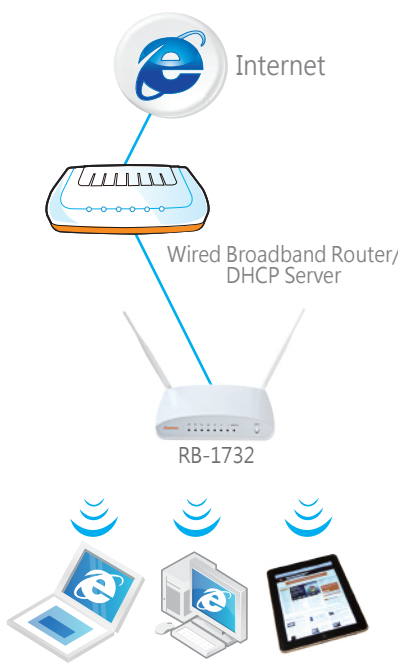

► **Router, AP, WiFi AP 3in 1**

WiFi King can work as Router, AP, and WiFi AP. In Router mode, connect WiFi King to xDSL/Cable/Fiber modem; you can share Internet connections with your friends and family, and therefore multiple devices can access to Internet at the same time. You can also use it to share Public WiFi or so called Hotspot in Router mode. In AP mode, you can convert wired Internet into wireless easily. When you stay in a hotel, you can plug the hotel Internet cable to WiFi King. In this way, your smartphone, iPad, or laptops can access to Internet simultaneously. In WiFi AP mode, you can bridge and extend wireless signal from your existing router to enhance weak wireless signal and reduce dead spot of wireless Internet. WiFi King can work as a wireless bridge to extend the wireless coverage. Just with one click or press WPS button, no need to pull the cable or set up WDS configuration.

**Router**

This mode is used for multiple devices sharing Internet connections. In this mode, the device is supposed to connect to ADSL/Fiber/Cable Modem, or Public WiFi.

**AP**

This mode is used to turn wired Internet (DHCP Server/Router) to wireless such as in hotel.

**WiFi AP**

This mode is used for extending wireless coverage.

► **Diagram of Functions**

**Power Indicator**

When the green light is on, power is being applied to this product.

**Status Indicator**

When the green light is on, system is ready to work. When the light is blinking means reset or firmware update is in progress.

LAN Indicator

WAN Indicator

**Wireless/WPS Indicator**

When the green light is on, wireless is connected. When the light starts to flash and turns to reddish orange means WPS function is in progress.

**WPS Button -**  
Complete wireless connection easily.